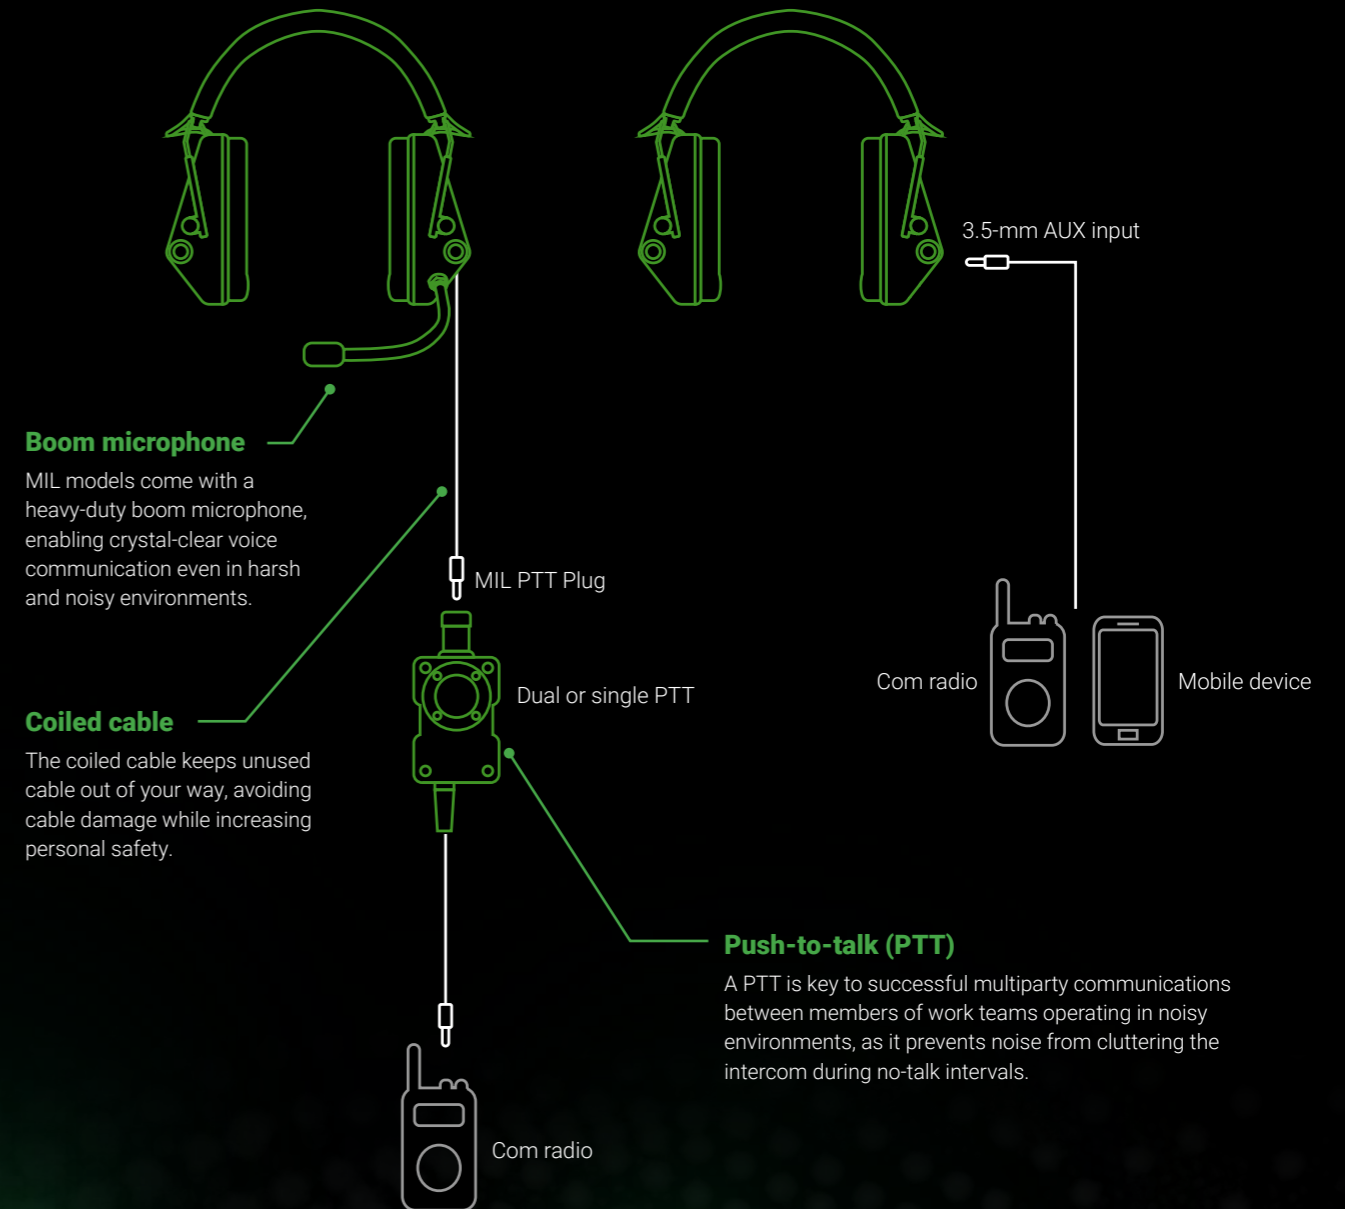

MIL models take Sordin Supreme's legendary ruggedness to the extreme. It's what makes them first choice for all sorts of team activities – from combat missions in the field to tactical police and fire-fighting operations. All characterized by stringent demands for reliability and durability, and where MIL grading of equipment is a prerequisite.

Many of these user groups also share an absolute requirement for uninterrupted team intercom. The audio reproduction must be of high quality and never fail, as clear and uninterrupted voice communications are crucial to safe and efficient operations.

Sordin Supreme MIL is sure to keep your external 2-way radio or other communications system 'always on', including its integrated boom microphone and connected push-to-talk (PTT) device, even in very harsh environments or user situations. Radio frequency interference capability also comes as standard with all Sordin Supreme MIL models.

Any potential weak spot occurring in regular hearing protector design has been reinforced by specially designed heavy-duty components – including the boom microphone, cable connections and push-to-talk (PTT) accessories. Of course, all Sordin Supreme MIL models are water resistant according to MIL classification.

Sordin Supreme MIL

Sordin Supreme