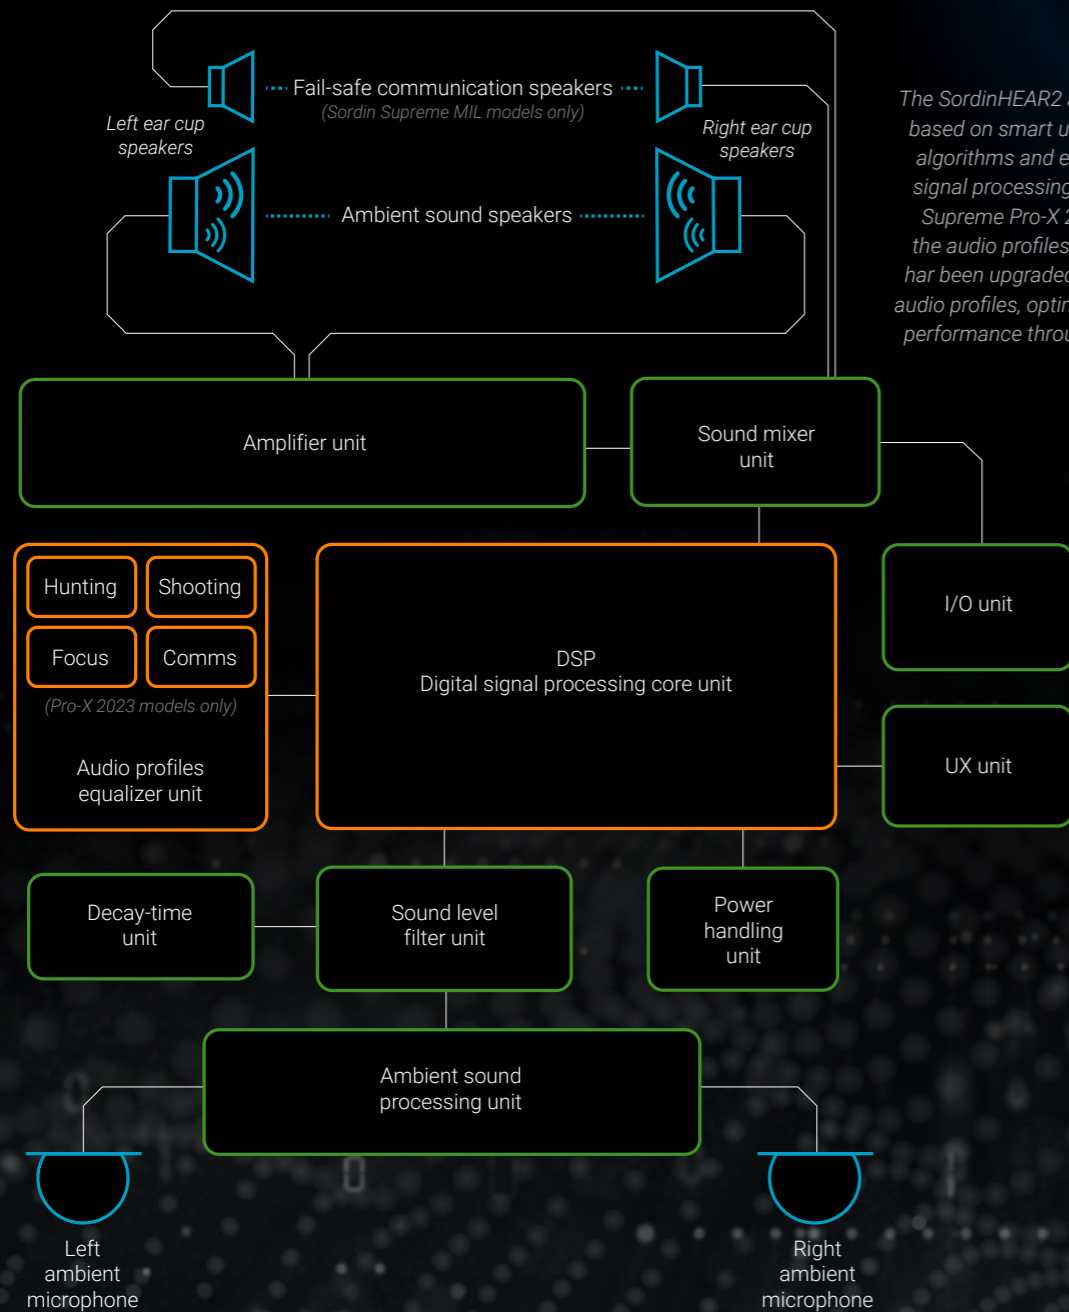

The sound of. science

The SordinHEAR2 audio system is based on smart use of software algorithms and efficient digital signal processing in the DSP. In Supreme Pro-X 2023 models, the audio profiles equalizer unit has been upgraded with four new audio profiles, optimizing the user's performance throughout the day.

At the heart of Sordin Supreme's legendary sound reproduction is the SordinHEAR2™ audio system. The idea behind SordinHEAR2 is to make hearing every hunter's primary weapon. This modern engineering wonder features four uniquely designed audio profiles, each designed to optimize the user's audio image depending on hunting situation.

What places Sordin Supreme in a class of its own is its unique audio reproduction. Like most electronic hearing protectors, it uses digital technology to compress noise to a safe level while allowing harmless sounds to pass through the cups on their way to your ears. Only, it does it so much more efficiently and innovatively.

Using smart algorithms, we managed to make optimal use of the opportunities provided by advanced ambient audio technology. With Sordin Supreme, you'll hear the sounds you want to hear, and you'll hear them clearly and naturally, while harmful noise peaks are safely compressed.

Sordin Supreme Pro-X 2023 comes with SordinHEAR2. This new audio system version takes Supreme's sound reproduction to the next level. It comes with four unique audio profiles, each designed to create a customized sound image for users depending on their actual hunting situation.

The software-based audio profiles – Hunting, Shooting, Focus and Comms – are easily available for the user at any time, simply by toggling between profiles using the external keypad.

Our audio system is never really completed. Instead, we strive to gradually improve the technology to create the perfect sound experience – with new software upgrades being continually released to keep pushing audio reproduction quality forward – for new and existing Sordin Supreme hearing protectors.