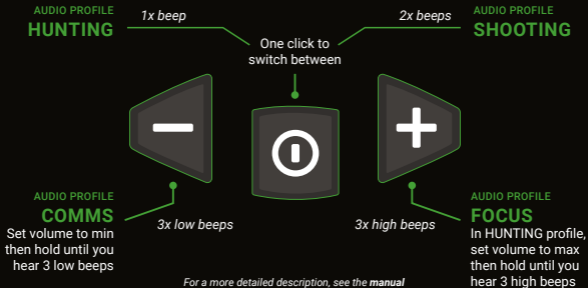

Quick Guide

Sordin Supreme Pro-X, Pro-X LED

SORDIN

Sordin **HEAR²**
HIGH END AUDIO REPRODUCTION

Basic settings

* Sordin Supreme Pro-X LED models only

Switch between audio profiles

HUNTING

Hunting is the main audio profile for general purposes. The sound image is optimized for a normal hunting day, balancing clear ambient sound such as speech with comfortable low-noise audio.

SHOOTING

Shooting is a comfort profile with lower gain and a narrower audible frequency spectrum. Perfect when normal situational awareness is sufficient, e.g. in shooting training at the range.

FOCUS

Focus is your full-alert profile. It features high amplification and a wider frequency spectrum for highest situational awareness. Use this audio profile e.g. in the hunting tower to shapen your senses before your shot.