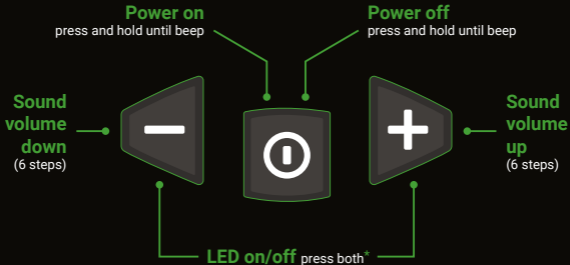

Quick Guide

Sordin Supreme Pro-X, Pro-X LED

SORDIN

Sordin **HEAR²**
HIGH END AUDIO REPRODUCTION

Basic settings

* Sordin Supreme Pro-X LED models only

Switch between audio profiles

HUNTING

Hunting is the main audio profile for general purposes. The sound image is optimized for a normal hunting day, balancing clear ambient sound such as speech with comfortable low-noise audio.

SHOOTING

Shooting is a comfort profile with lower gain and a narrower audible frequency spectrum. Perfect when normal situational awareness is sufficient, e.g. in shooting training at the range.

FOCUS

Focus is your full-alert profile. It features high amplification and a wider frequency spectrum for highest situational awareness. Use this audio profile e.g. in the hunting tower to shapen your senses before your shot.