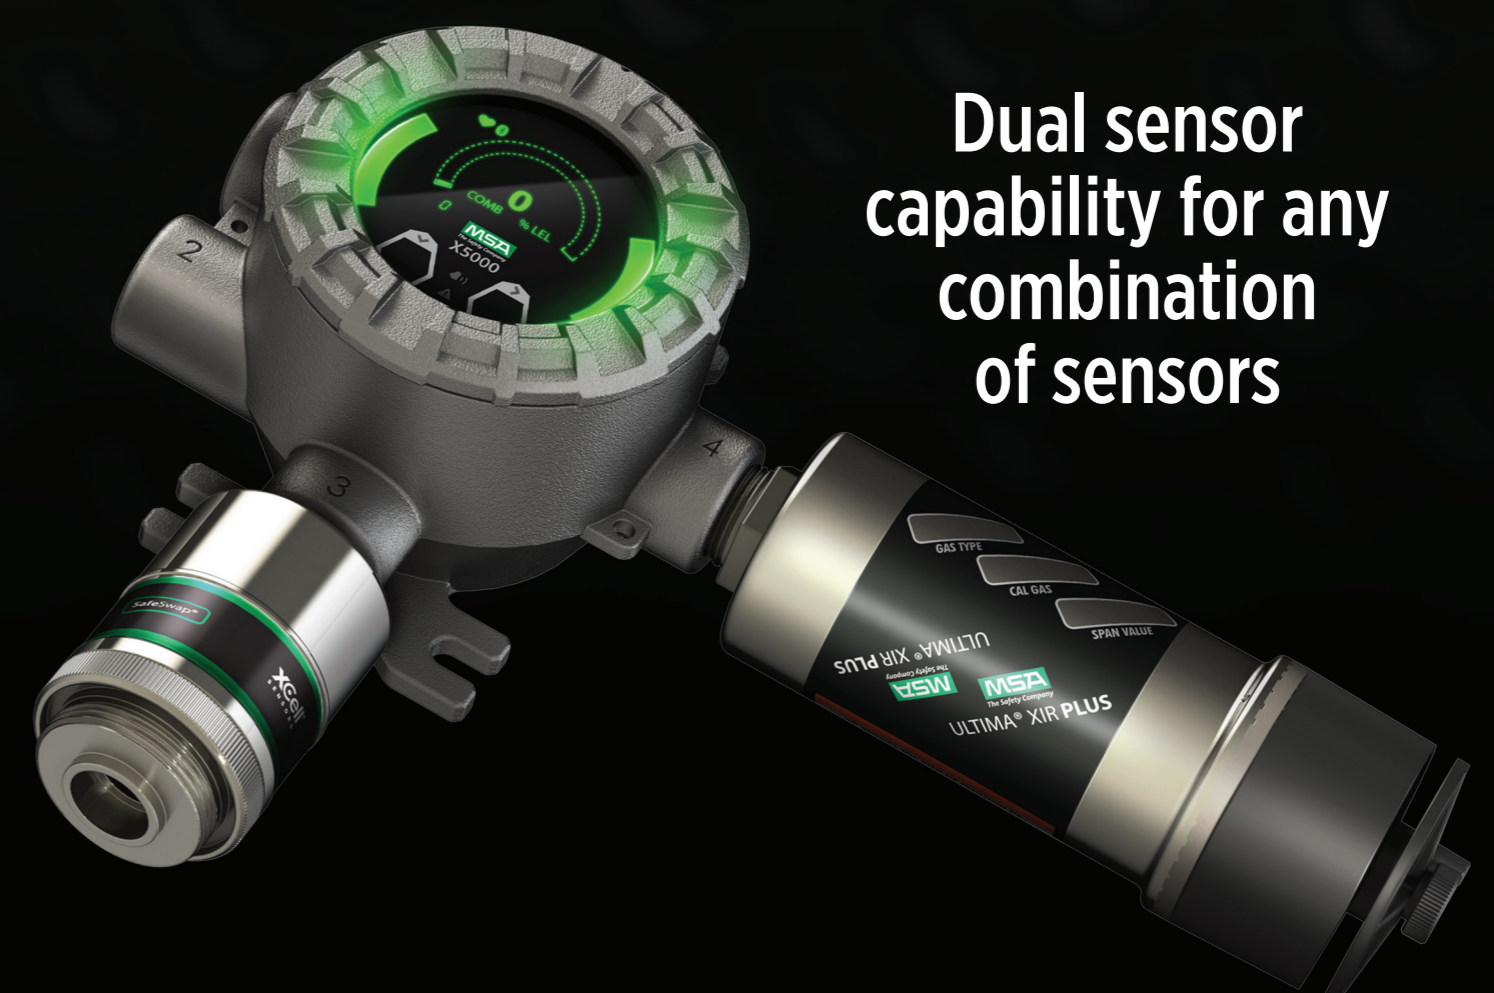

# ULTIMA<sup>®</sup> X5000 Gas Monitor

ADVANCED SENSOR TECHNOLOGY

Powered by

with

Safely and quickly replace sensors without turning off the instrument

Combustible, Toxic or Oxygen Digital Sensors

Dual sensor capability for any combination of sensors

REDEFINING BEST-IN-CLASS GAS DETECTION

**SAFEGUARDING PEOPLE, PLACES & THE PLANET.**