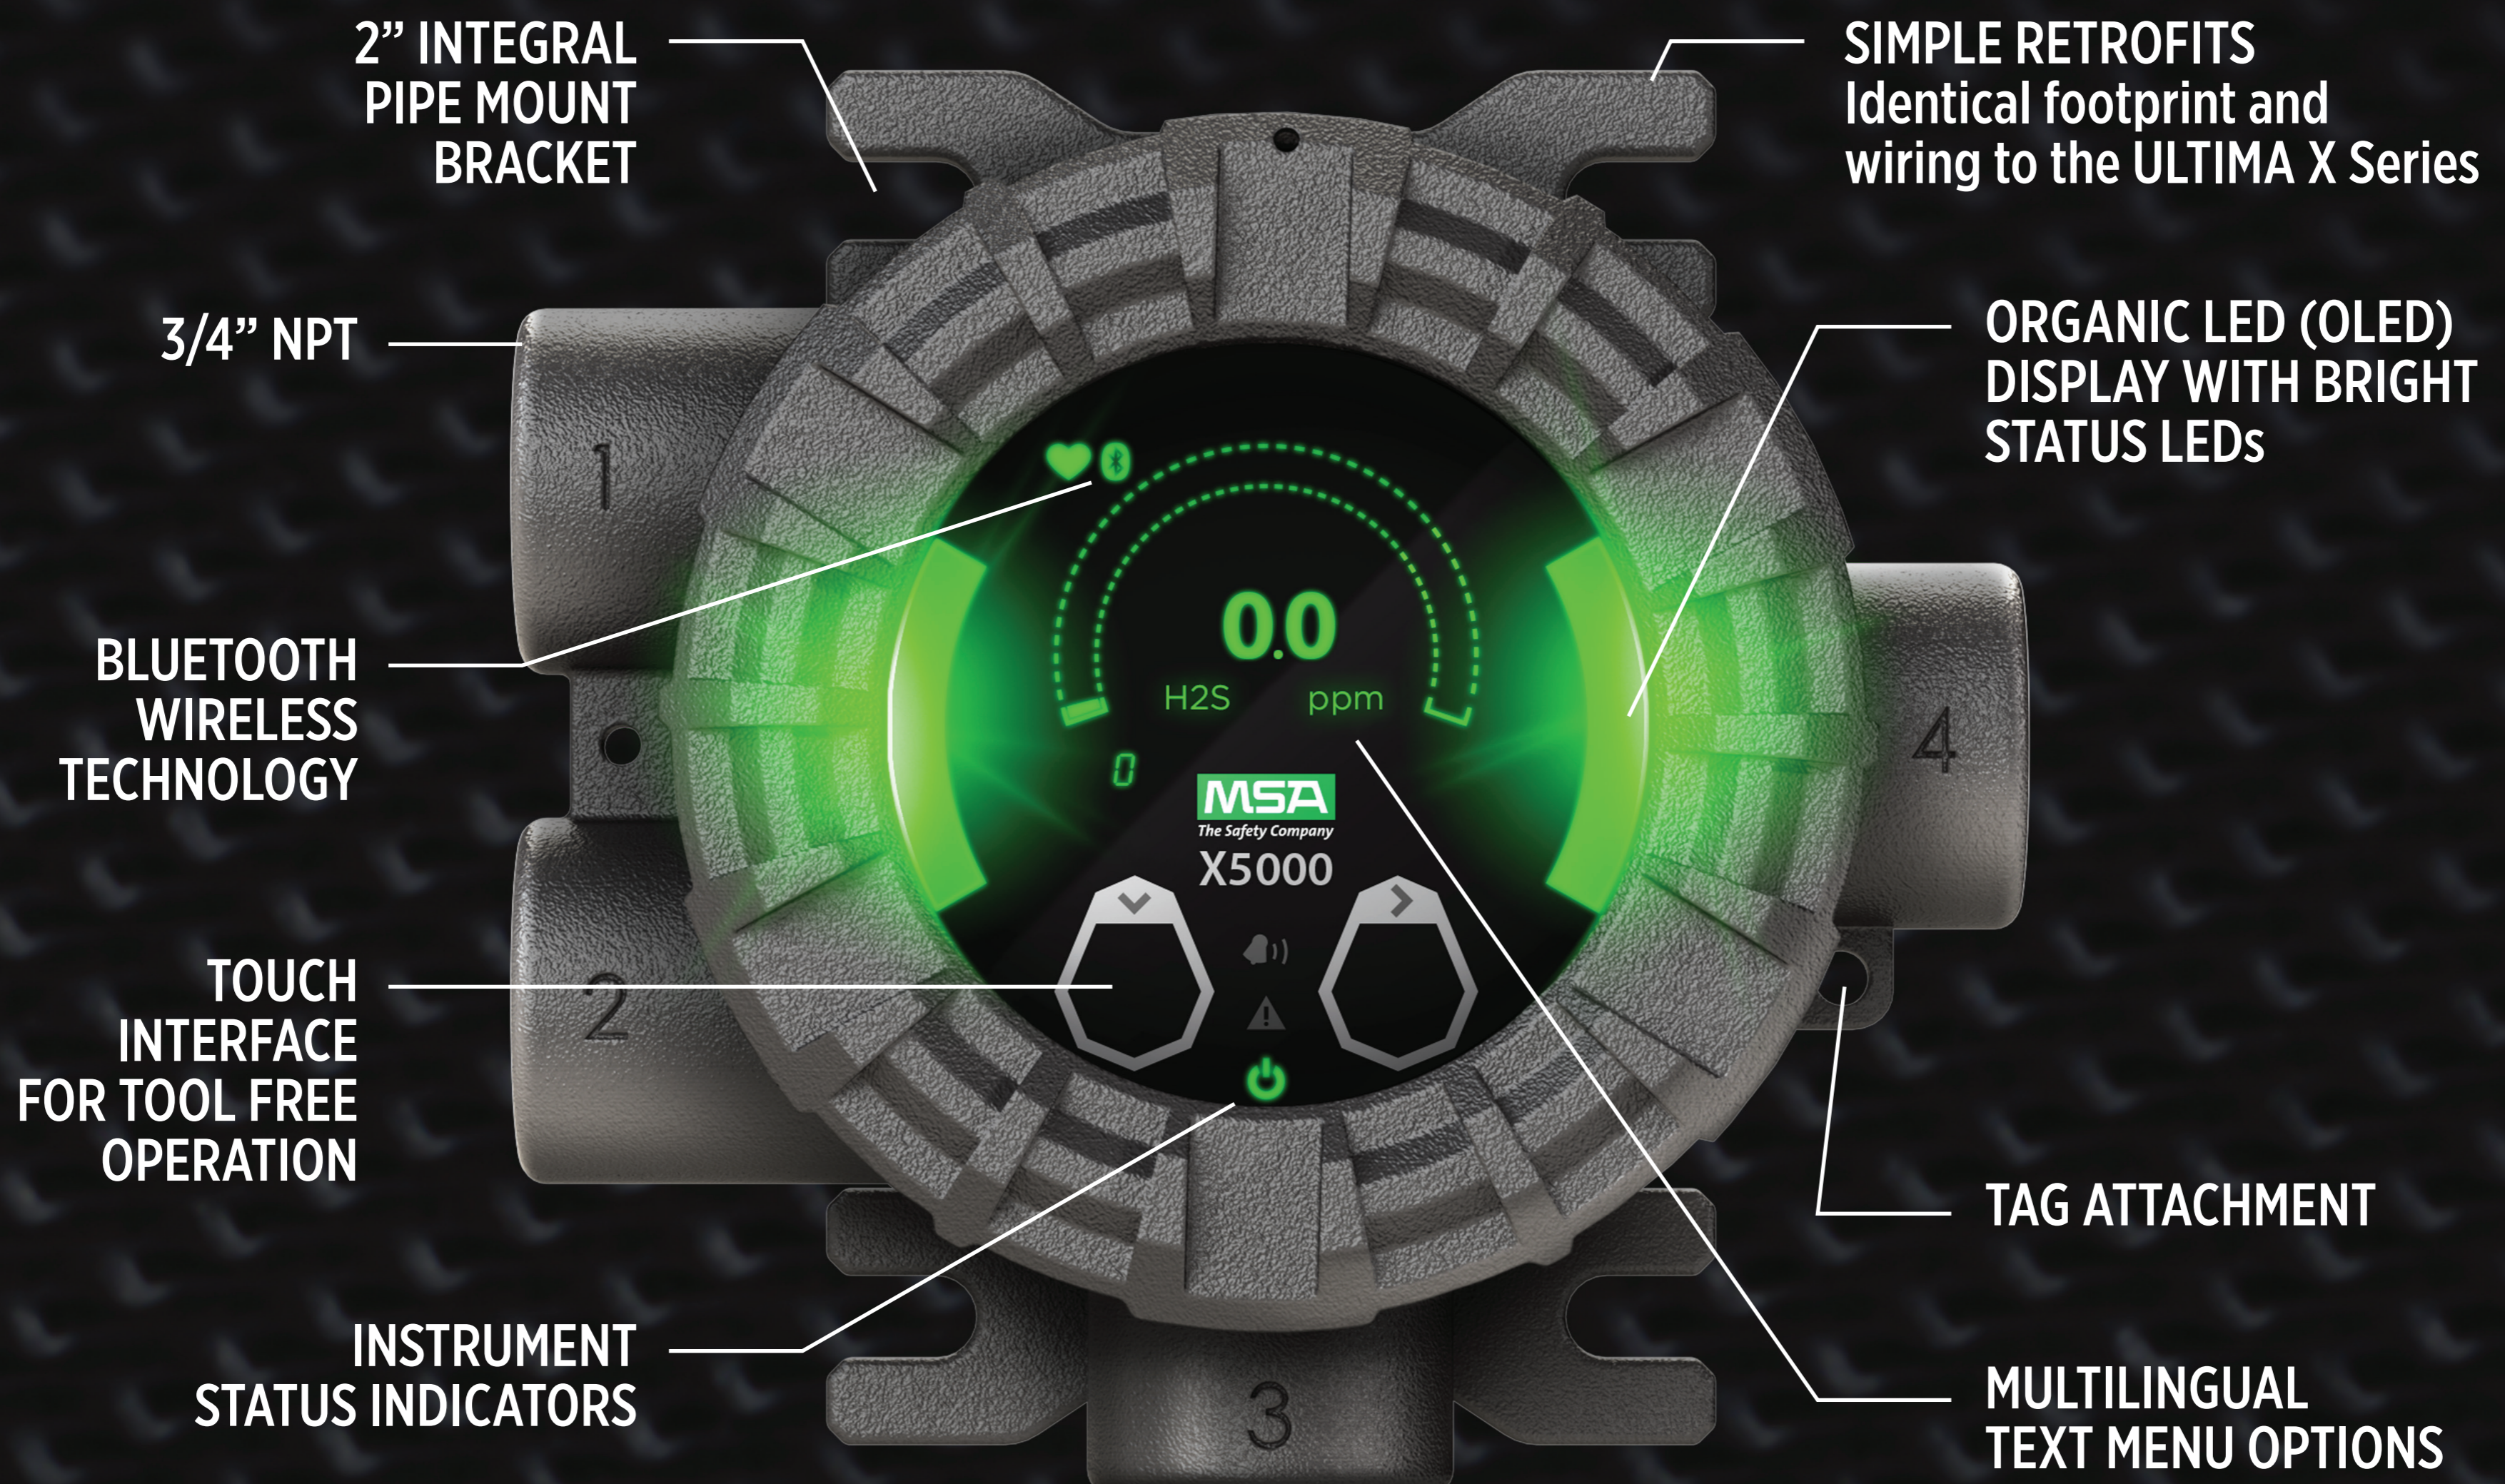

# ULTIMA<sup>®</sup> X5000 Gas Monitor

ADVANCED SENSOR TECHNOLOGY

Powered by

with

Safely and quickly replace sensors without turning off the instrument

Combustible, Toxic or Oxygen Digital Sensors

Dual sensor capability for any combination of sensors

REDEFINING BEST-IN-CLASS GAS DETECTION

**SAFEGUARDING PEOPLE, PLACES & THE PLANET.**